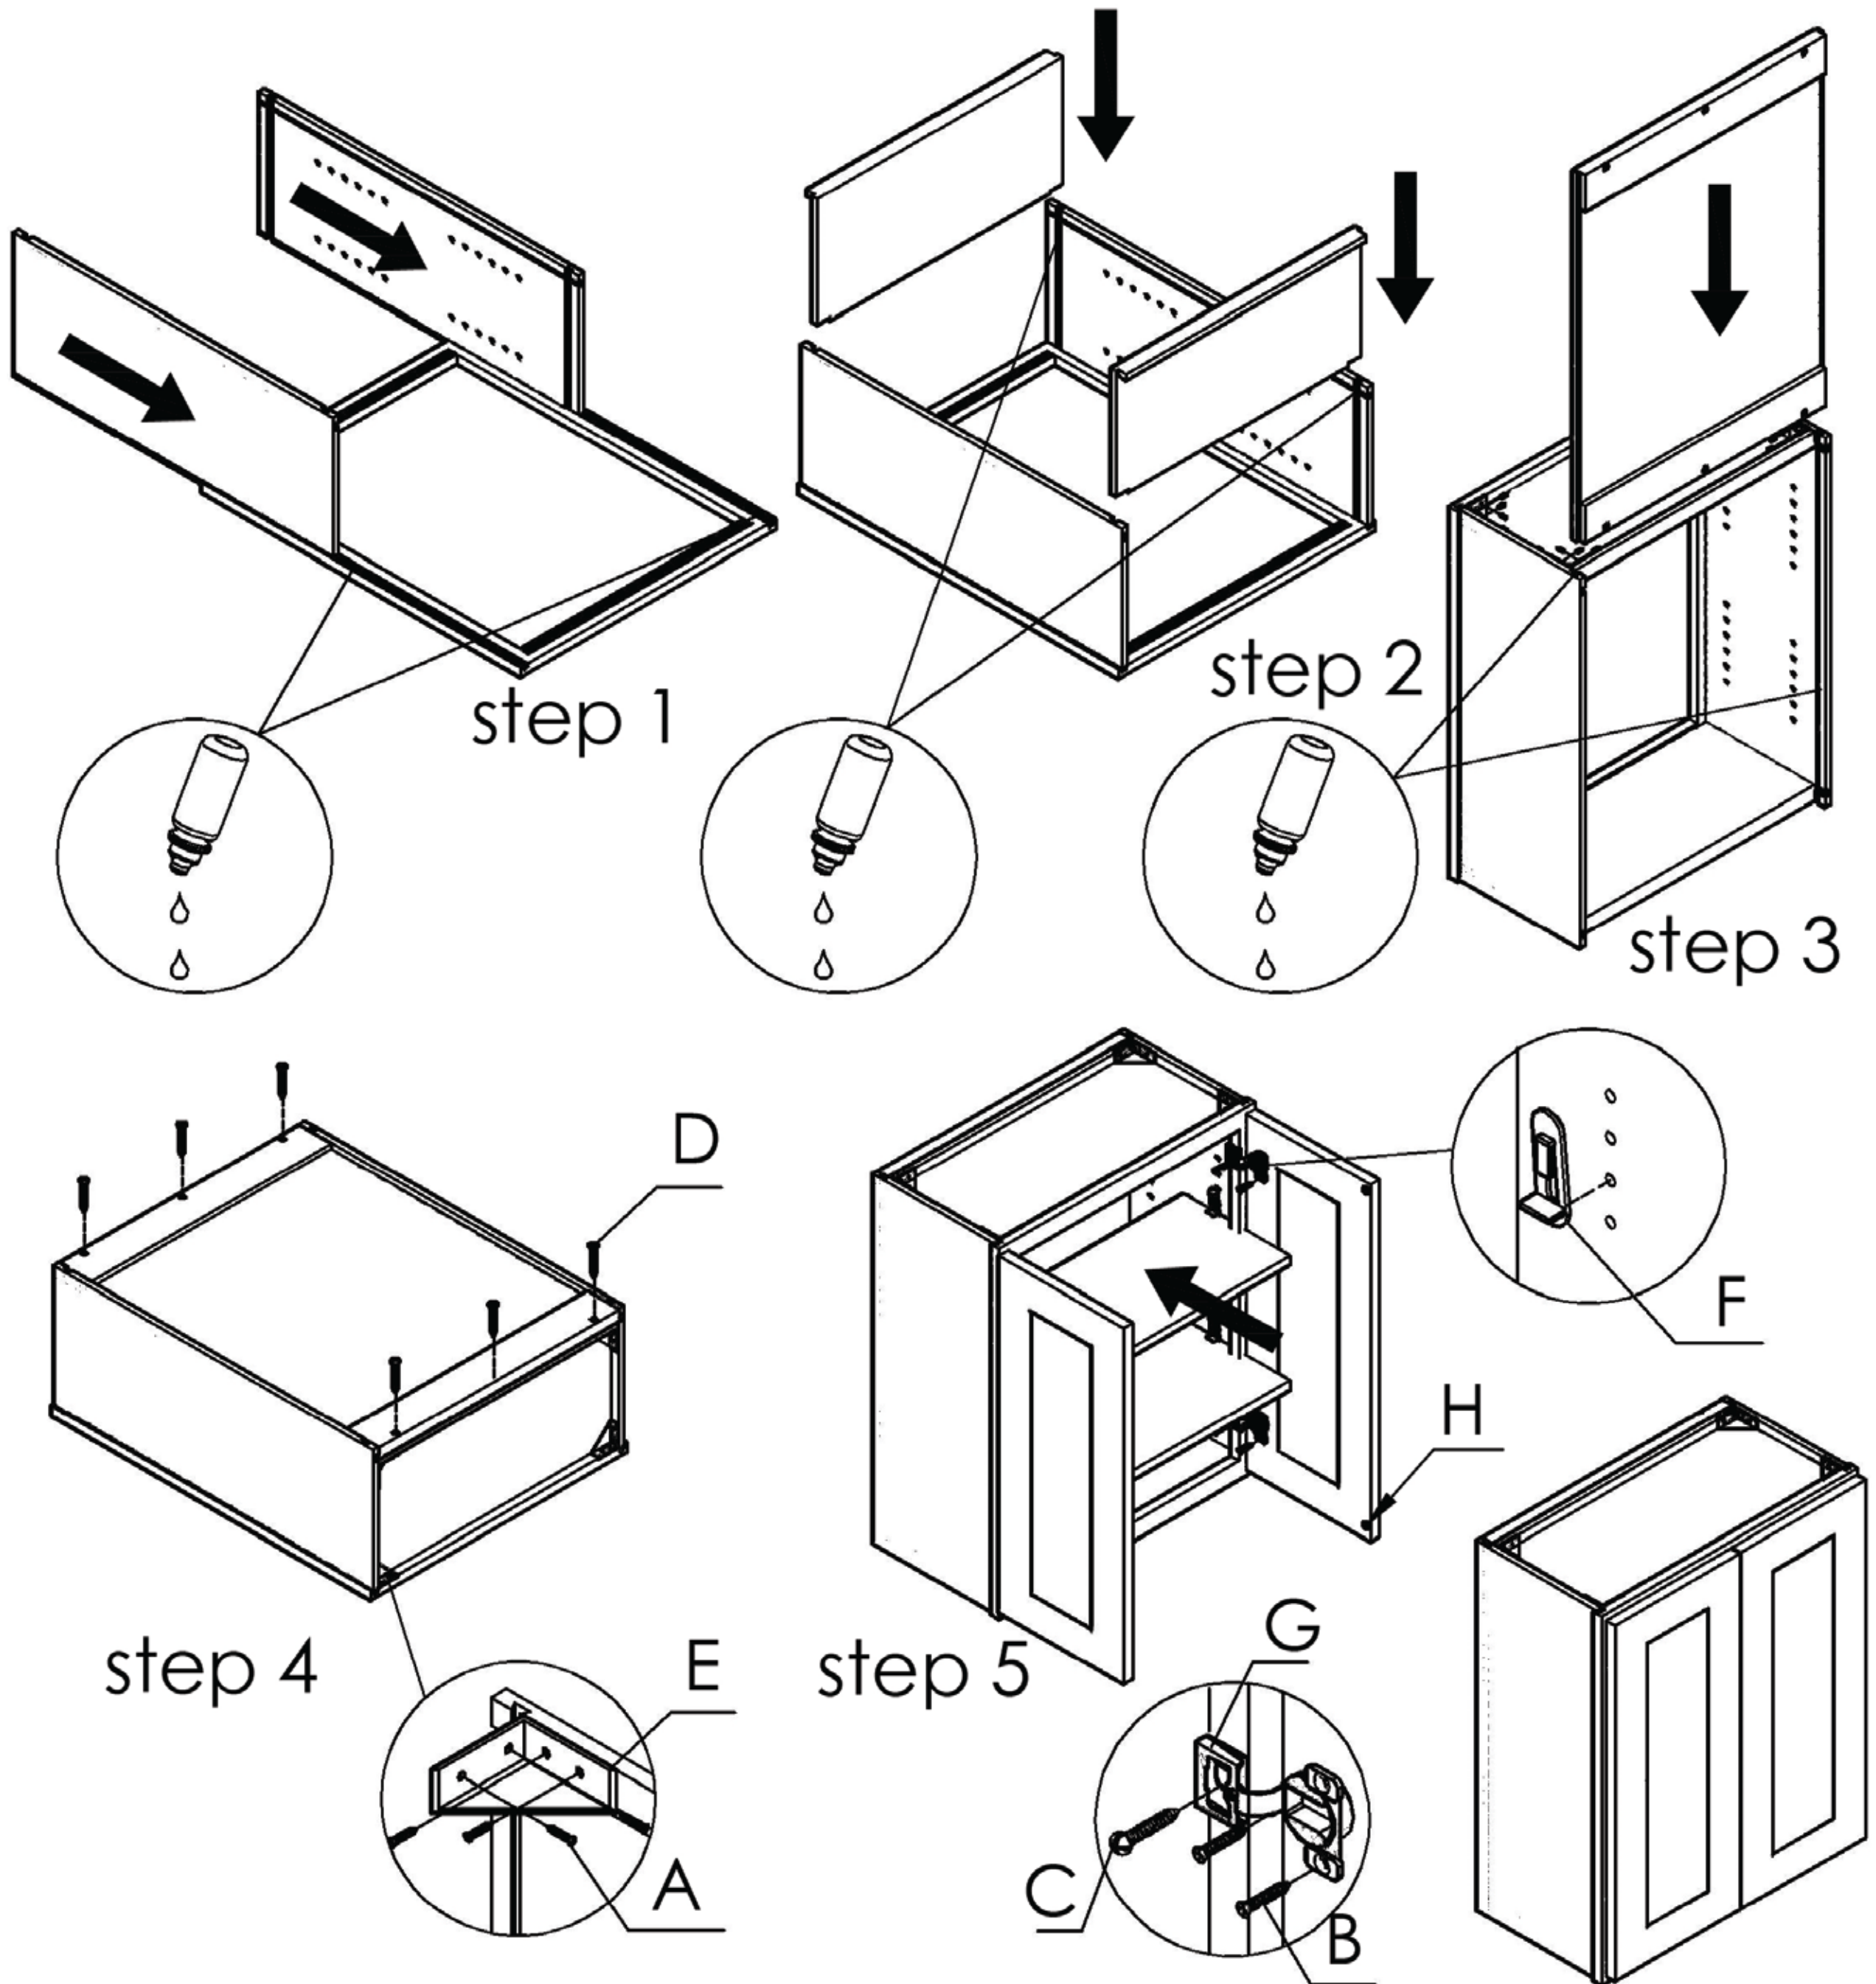

Part List

W2730 WM2730GDFI WOF2730GDFI

Unit: inch

No	Picture	Specification	Qty
A		Screw $\text{Ø}3 \times 1/2$ "	32
B		Screw $\text{Ø}3 \times 5/8$ "	8
C		Screw $\text{Ø}4 \times 5/8$ "	4
D		Screw $\text{Ø}4 \times 1 \frac{3}{16}$ "	6
E		Corner Bracket	8
F		Shelf Clip	8
G		Hinges	4
H		Bumper	4

<p>1</p>  <p>Left Door</p>	<p>2</p>  <p>Right Door</p>	<p>3</p>  <p>Face Frame</p>
<p>4</p>  <p>Left Side Panel</p>	<p>5</p>  <p>Right Side Panel</p>	<p>6</p>  <p>Top Panel</p>
<p>7</p>  <p>Bottom Panel</p>	<p>8</p>  <p>Back Panel</p>	<p>9</p>  <p>Shelf</p>
 <p>A B C D</p>		

Assembly instructions

No	Picture	Specification	Qty	No	Picture	Specification	Qty
A		Screw $\varnothing 3 \times 1/2$ "	32	E		Corner Bracket	8
B		Screw $\varnothing 3 \times 5/8$ "	8	F		Shelf Clip	8
C		Screw $\varnothing 4 \times 5/8$ "	4	G		Hinges	4
D		Screw $\varnothing 4 \times 1 \frac{3}{16}$ "	6	H		Bumper	4